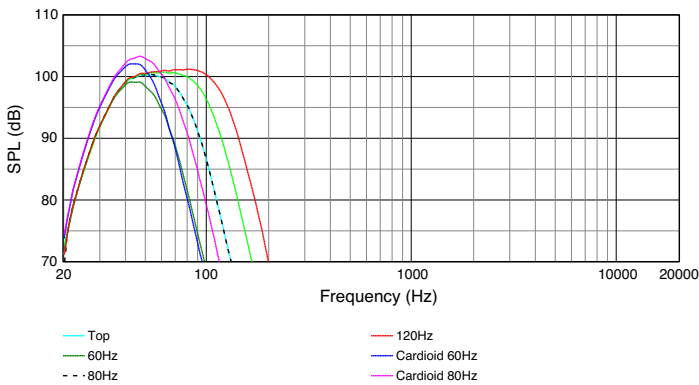

SRX818SP 18" Self-Powered Subwoofer System

Frequency Response (JBL Presets)

Subwoofer Presets

		SRX 812/815	SRX 835	Generic Top Box 60Hz Sub Crossover	Generic Top Box 80Hz Sub Crossover	Generic Top Box 100Hz Sub Crossover	Generic Top Box 120Hz Sub Crossover
SRX 818	Normal	SRX Top / SRX Sub	SRX Top / SRX Sub	60Hz / 60Hz HiPass	80Hz / 80Hz HiPass	100Hz / 100Hz HiPass	120Hz / 120Hz HiPass
	Cardioid 80Hz	Cardioid 80Hz* / SRX Sub	Cardioid 80Hz* / SRX Sub		80Hz HiPass / Cardioid 80Hz*		
	Cardioid 60Hz		60Hz Sub / Cardioid 60Hz*	60Hz HiPass / Cardioid 60Hz*			
SRX 828	Normal	SRX Top / SRX Sub	SRX Top / SRX Sub	60Hz / 60Hz HiPass	80Hz / 80Hz HiPass	100Hz / 100Hz HiPass	120Hz / 120Hz HiPass
	Cardioid 80Hz	Cardioid 80Hz* / SRX Sub	Cardioid 80Hz* / SRX Sub		80Hz HiPass / Cardioid 80Hz*		
	Cardioid 60Hz		60Hz Sub / Cardioid 60Hz*	60Hz HiPass / Cardioid 60Hz*			
Generic Subs	60Hz		60Hz LoPass / 60Hz Sub				
	80Hz	80Hz LoPass / 80Hz Sub	80Hz LoPass / 80Hz Sub				
	100Hz	100Hz LoPass / 100Hz Sub	100Hz LoPass / 100Hz Sub				
	120Hz	120Hz LoPass / 120Hz Sub	120Hz LoPass / 120Hz Sub				

*The Cardioid Preset is always selected only on the rear-facing box. The two front facing boxes should be set to your selected crossover frequency, eg. 60Hz or 80Hz.