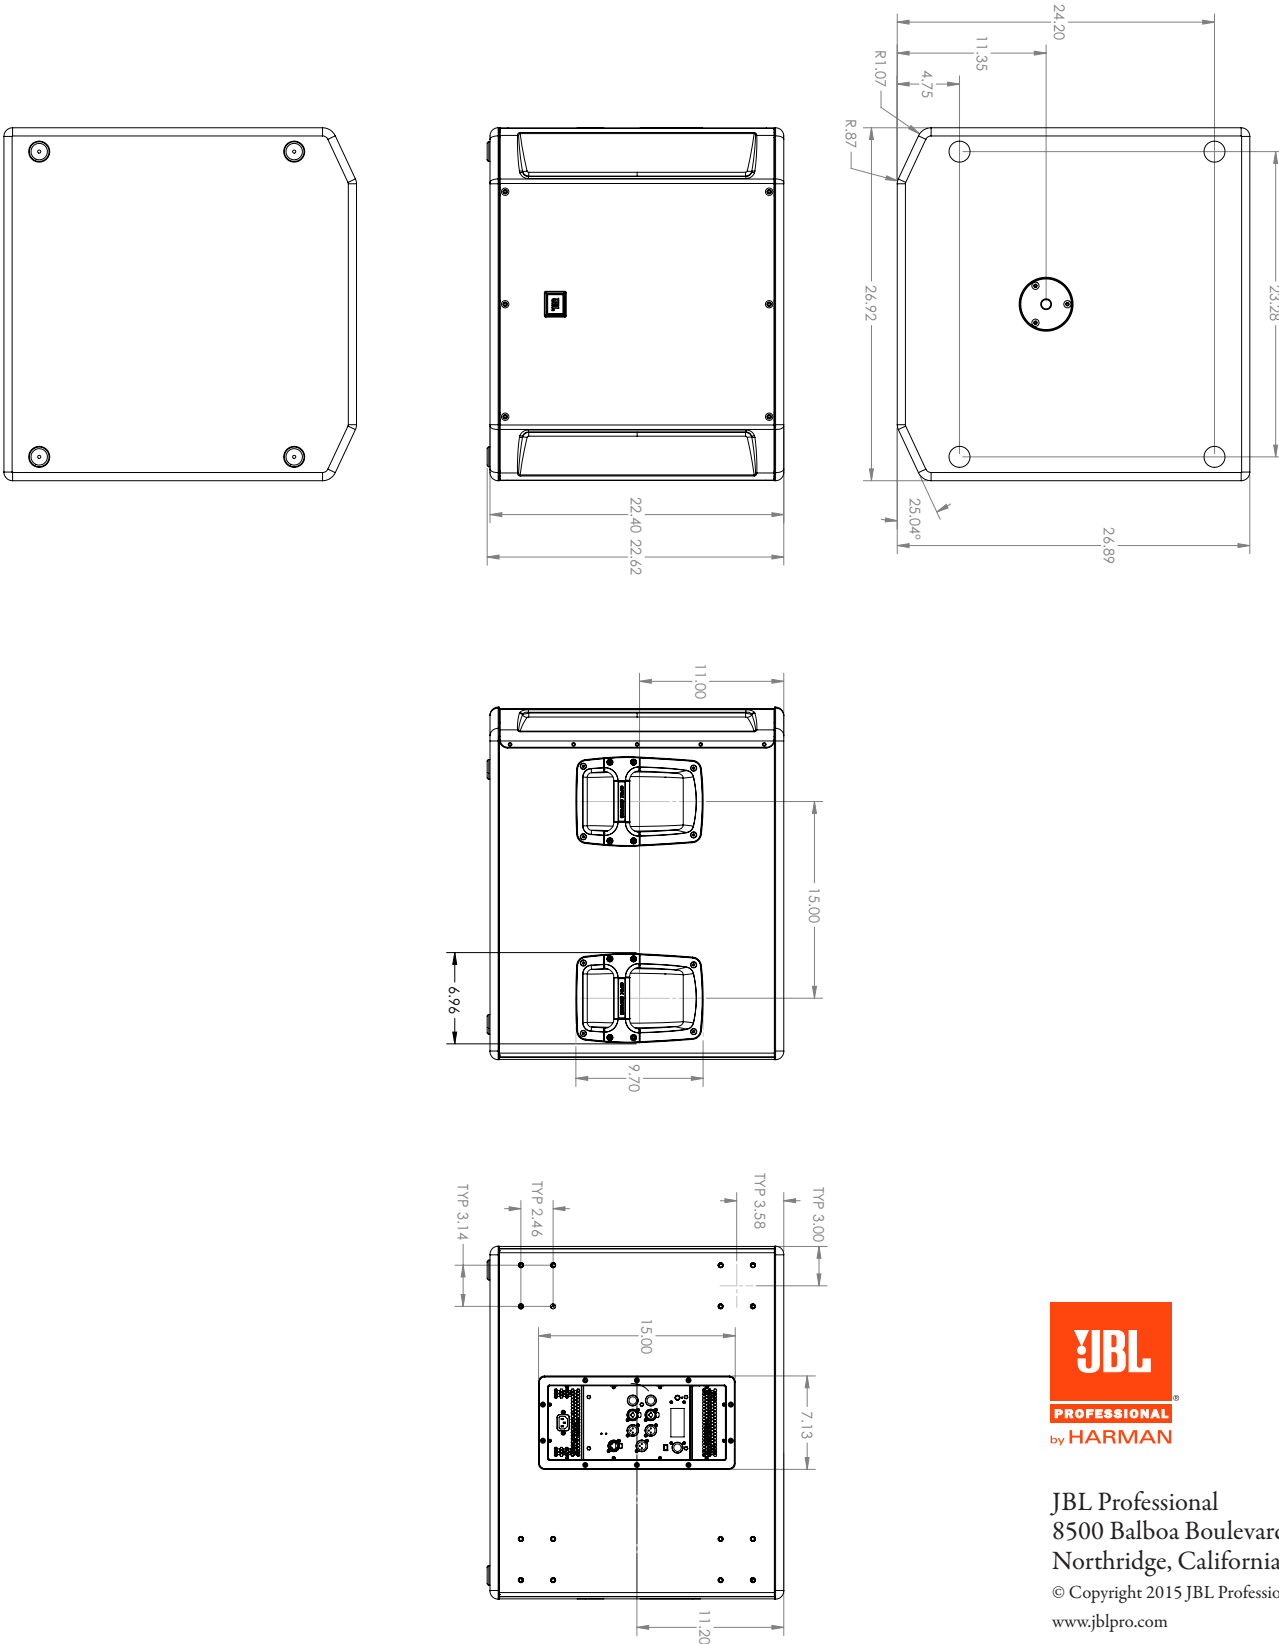

Specifications:

System:	
System Type:	Self powered 18", subwoofer system
Maximum SPL Output:	135 dB
Frequency Range (-10 dB):	29Hz - 150Hz
Frequency Response (-3 dB):	35Hz - 120Hz
Amplifier:	
System Power Rating:	1000W Peak, 750W Continuous
Input Impedance:	40k balanced, 20k unbalanced
Line Input Gain:	21 dB
Maximum Input Level:	
Line:	20dBu
Connectors:	Neutrik ¼ - XLR input; Neutrik XLR Output
LED Indicators:	Power LED (Green), Network Link (Green, Network Data (Yellow)
Cooling:	
AC Power Input:	100V - 240V~ 50/60 Hz
AC Power Consumption (120V~):	2.2A (1/8th Power), 5.6A (1/3rd Power)
Speaker:	
LF Driver:	2279F
Crossover Frequency:	80Hz
Enclosure:	
Material:	18mm plywood
Suspension/Mounting:	M20 Threaded Pole Mount
Handles:	4
Finish:	Obsidian DuraFlex™ finish
Grille:	Powder coated, Obsidian, 14-gauge perforated steel with acoustically transparent black cloth backing
Dimensions (L x W x H):	26.89" x 26.92" x 22.62" (683mm x 684mm x 575mm)
Weight:	87.0 lbs (39.5 kg)
Shipping Weight:	103 lbs (46.8 kg)

Block Diagram:

► SRX818SP 18" Self-Powered Subwoofer System

Dimensions:

JBL Professional
 8500 Balboa Boulevard, P.O. Box 2200
 Northridge, California 91329 U.S.A.
 © Copyright 2015 JBL Professional
www.jblpro.com